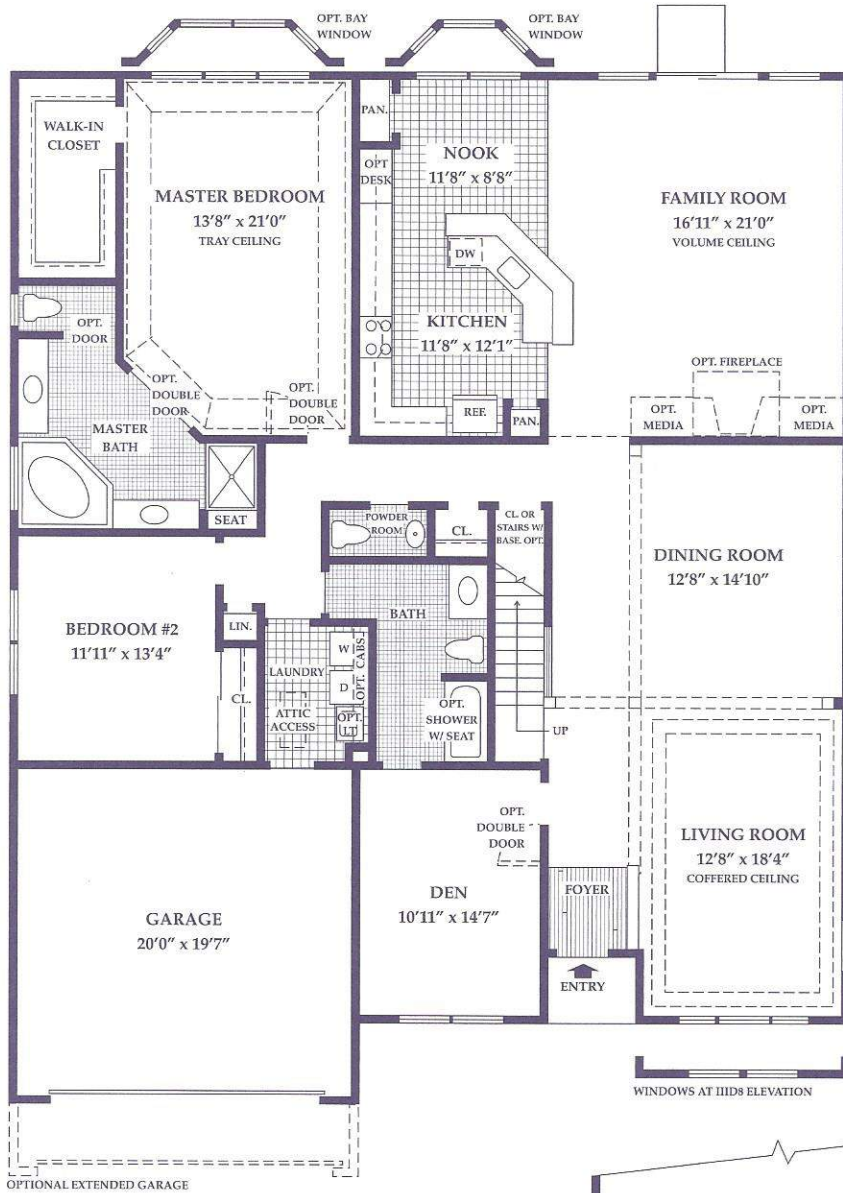

SEQUOIA LOFT ROYALE

3 Bedrooms
3 1/2 Baths
2 Car Garage
3,448 Sq. Ft.

**Royale Series features dramatic ceiling heights. Coffered and tray ceiling details standard in rooms as noted.*

First Floor

Loft

All dimensions are approximate.