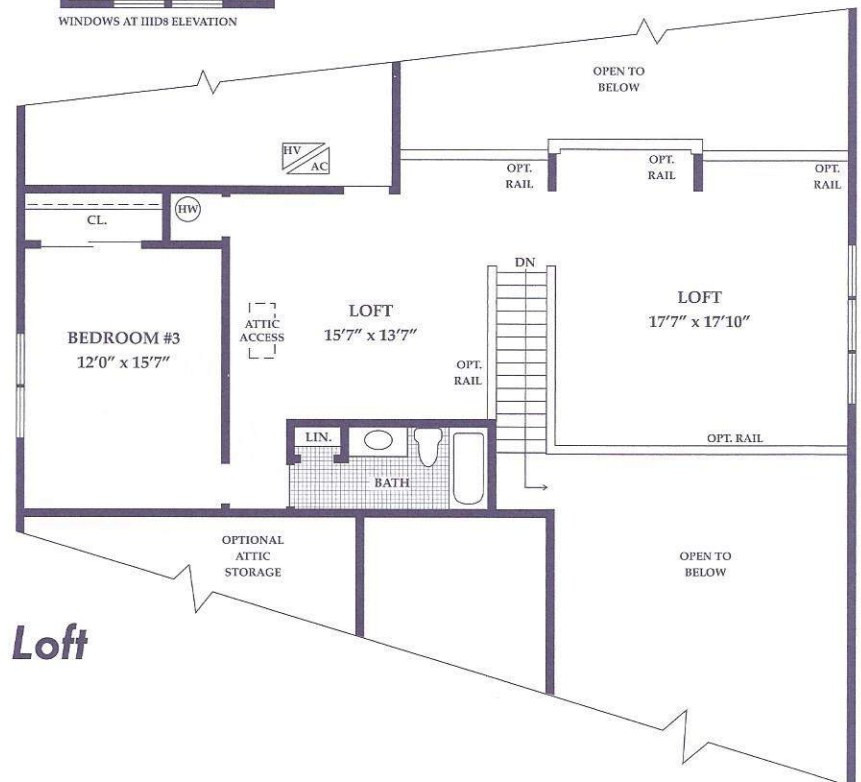

SEQUOIA LOFT ROYALE

3 Bedrooms
3 1/2 Baths
2 Car Garage
3,448 Sq. Ft.

**Royale Series features dramatic ceiling heights. Coffered and tray ceiling details standard in rooms as noted.*

First Floor

Loft

All dimensions are approximate.