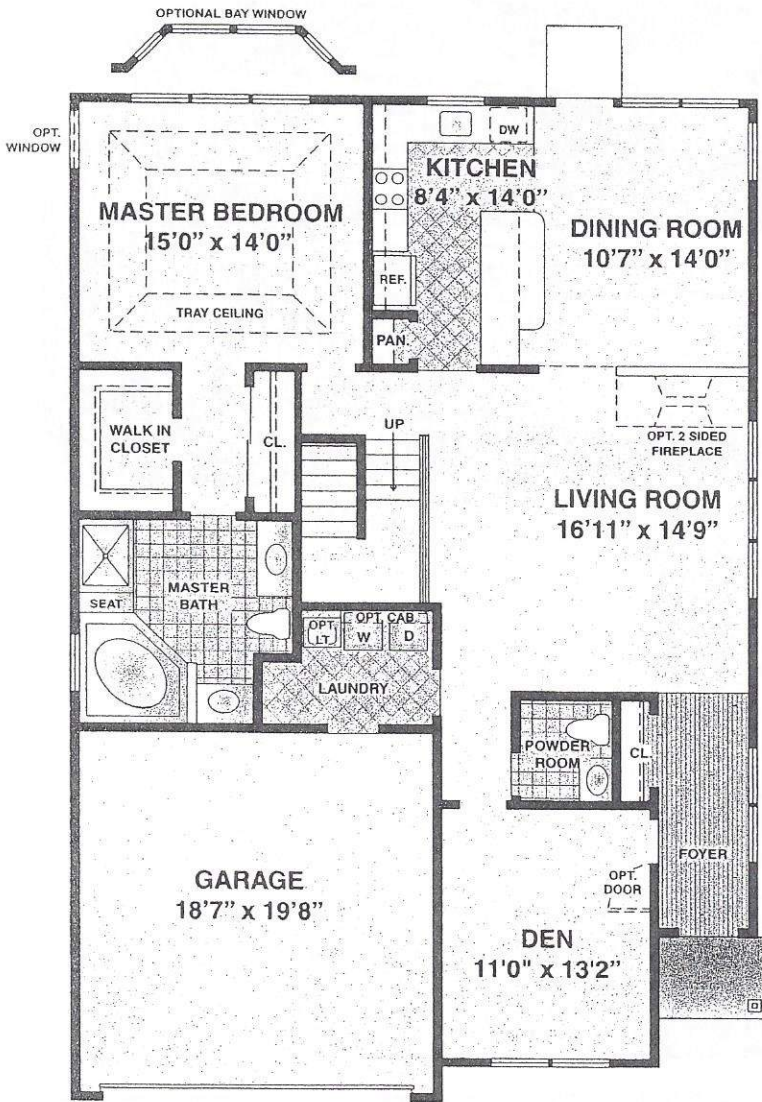

LINDRICK LOFT ROYALE

2 Bedrooms
 2 Baths
 2 Car Garage
 2,372 Sq. Ft.

FIRST FLOOR

LOFT

All dimensions are approximate.