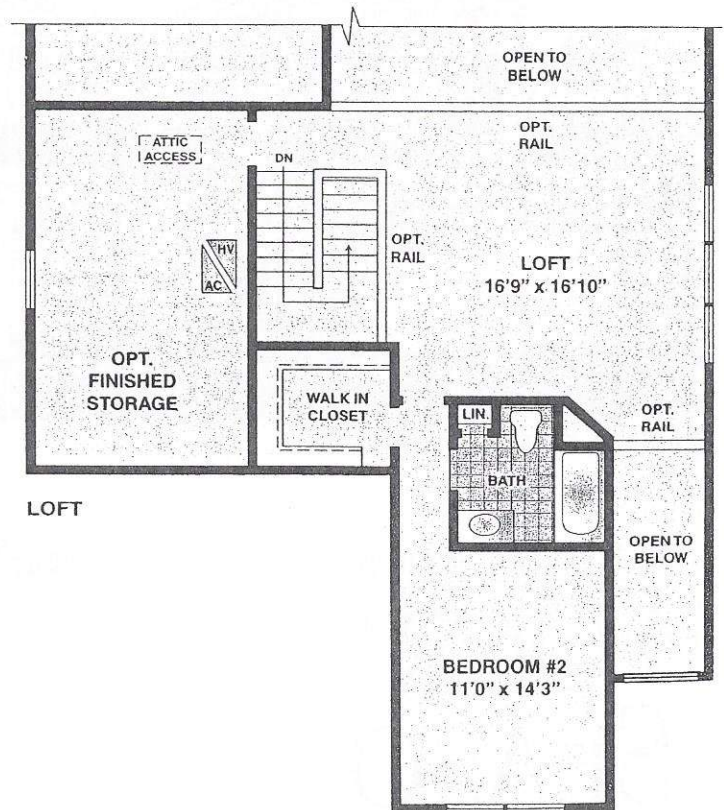

LINDRICK LOFT ROYALE

2 Bedrooms
 2 Baths
 2 Car Garage
 2,372 Sq. Ft.

FIRST FLOOR

LOFT

All dimensions are approximate.