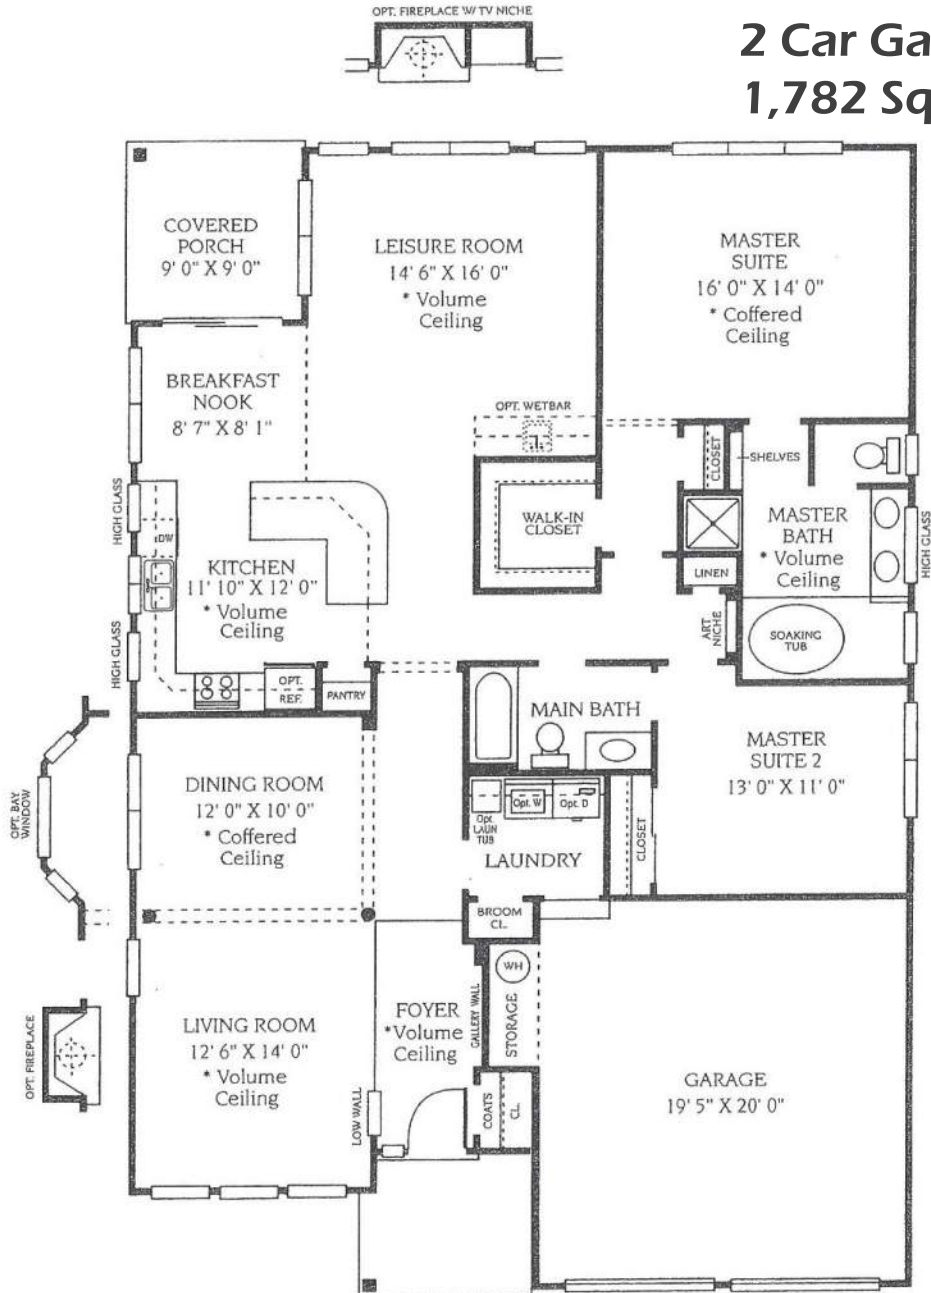

# WATERFORD

2 Bedrooms  
2 Baths  
2 Car Garage  
1,782 Sq. Ft.

All dimensions are approximate.