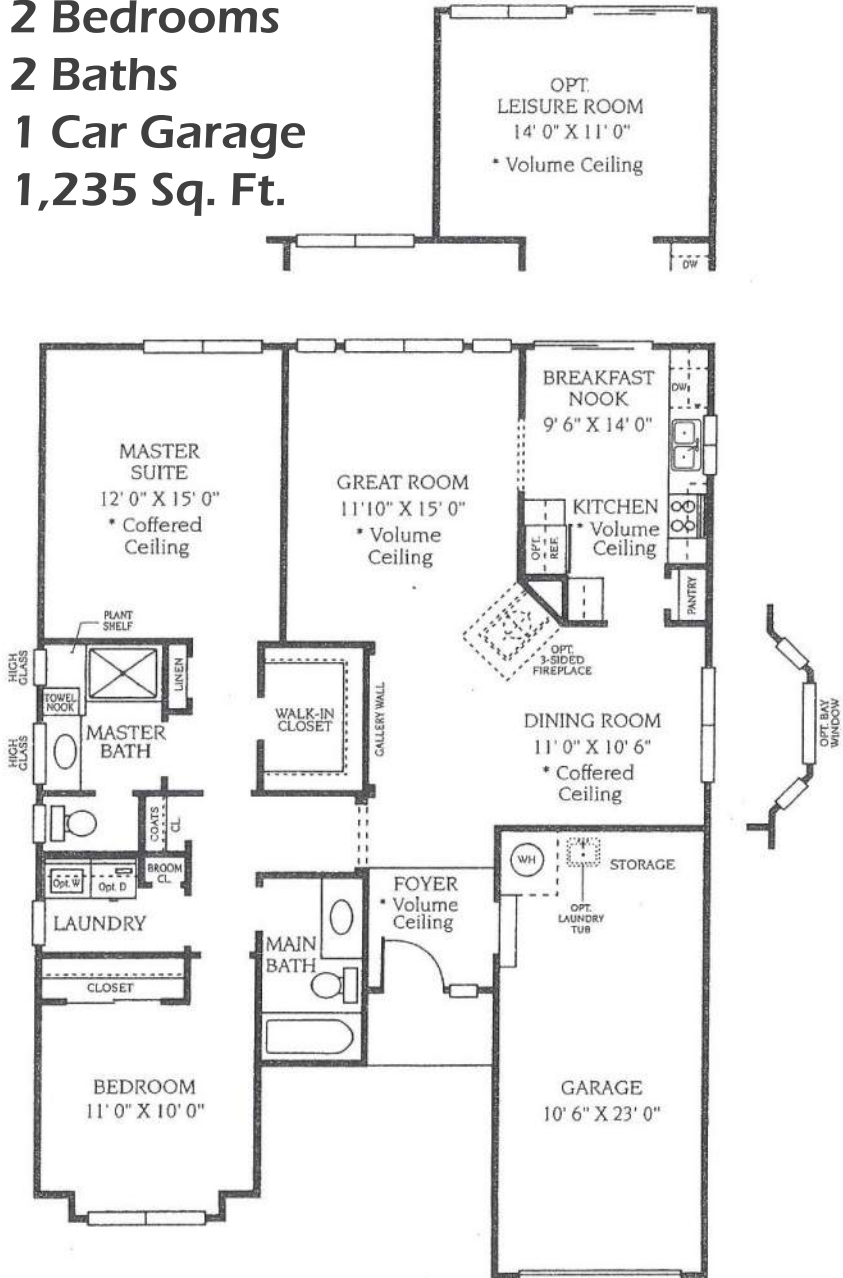

VOYAGER

2 Bedrooms
2 Baths
1 Car Garage
1,235 Sq. Ft.

All dimensions are approximate.