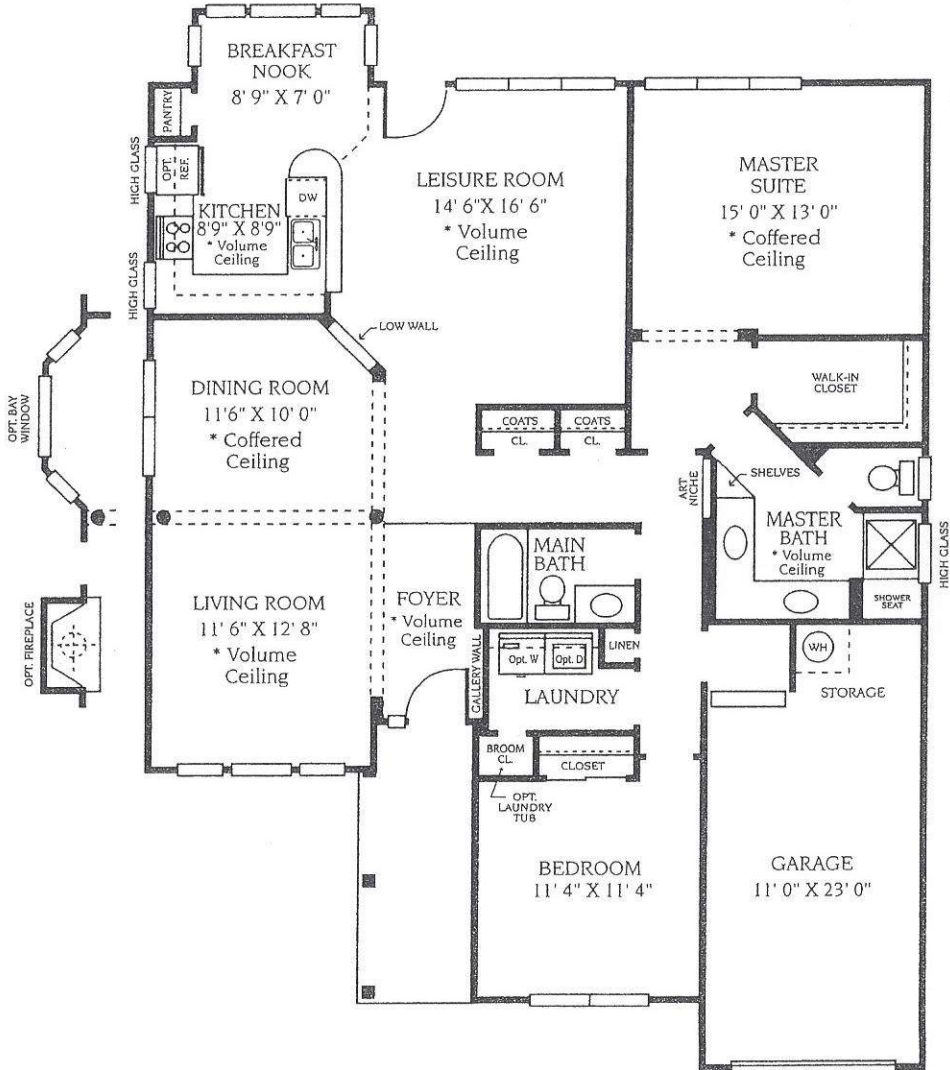

SHOREVIEW

2 Bedrooms
2 Baths
1 Car Garage
1,524 Sq. Ft

ALL