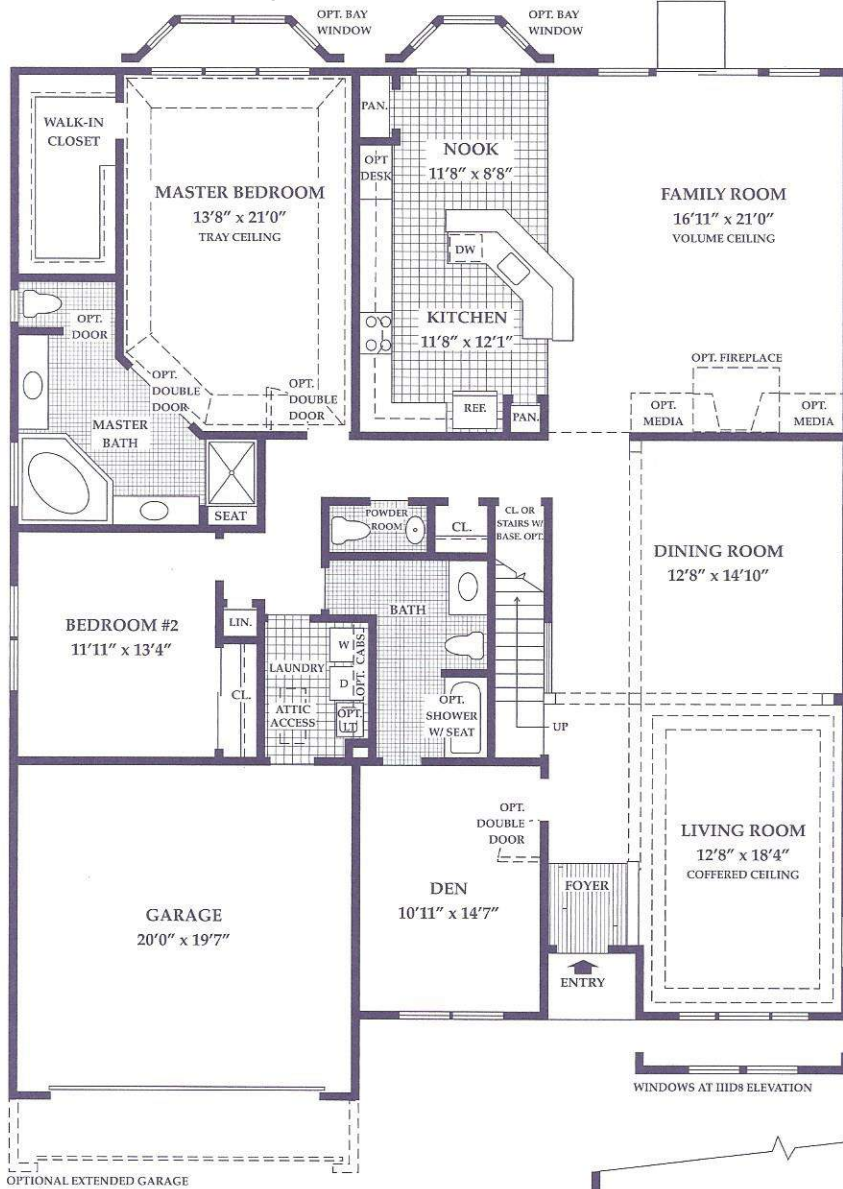

3 Bedrooms - 3½ Baths - 2 Car Garage - 3448 Sq. Ft.

SEQUOIA LOFT ROYALE

*Royale Series features dramatic ceiling heights. Coffered and tray ceiling details standard in rooms as noted.

First Floor

Loft

All dimensions are approximate.