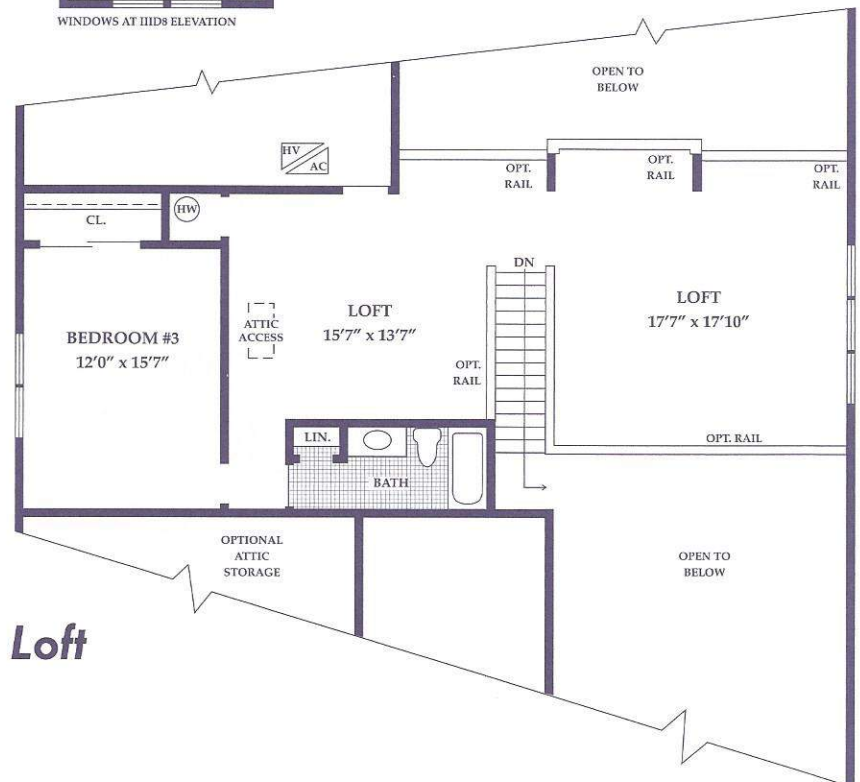

3 Bedrooms - 3½ Baths - 2 Car Garage - 3448 Sq. Ft.

SEQUOIA LOFT ROYALE

*Royale Series features dramatic ceiling heights. Coffered and tray ceiling details standard in rooms as noted.

First Floor

Loft

All dimensions are approximate.