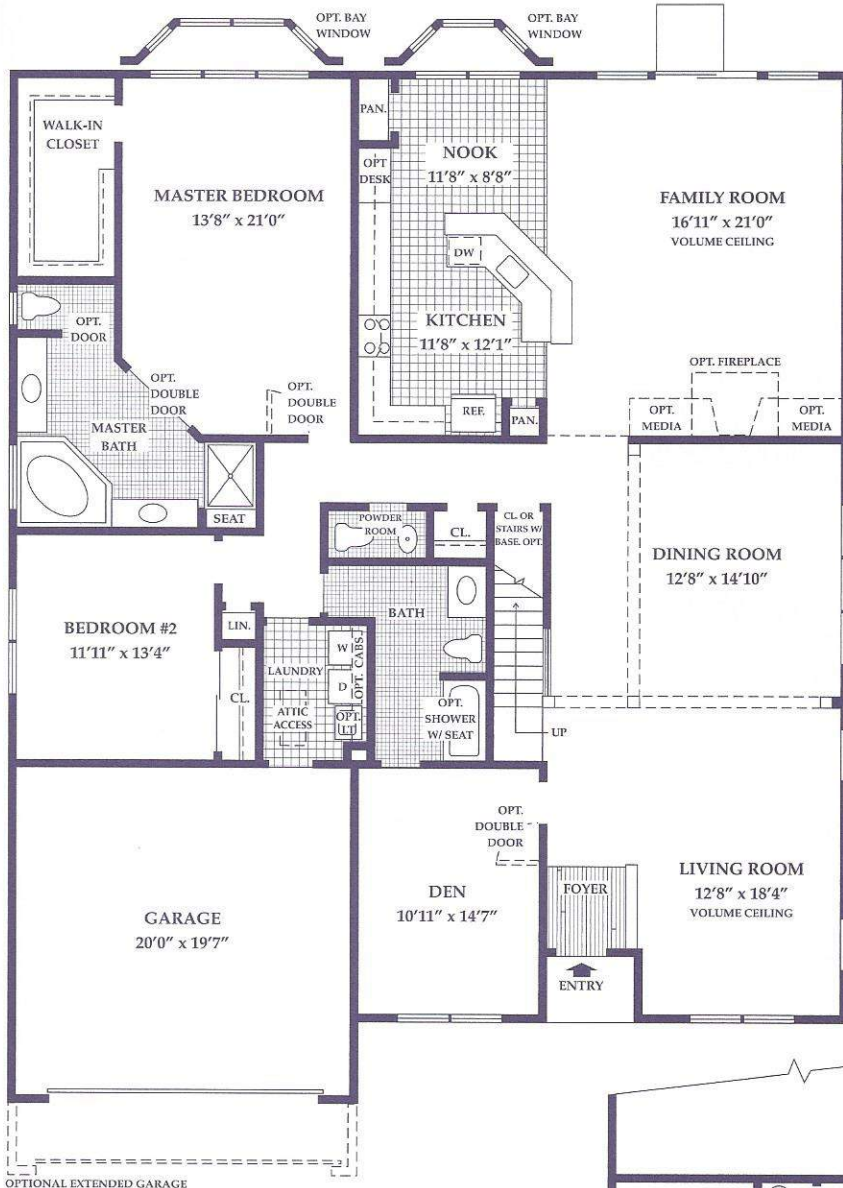

3 Bedrooms - 3½ Baths - 2 Car Garage - 3448 Sq. Ft.

SEQUOIA LOFT

OPTIONAL EXTENDED GARAGE

TWO DOOR GARAGE AT ELEVATION IIIIS

First Floor

Loft

All dimensions are approximate.