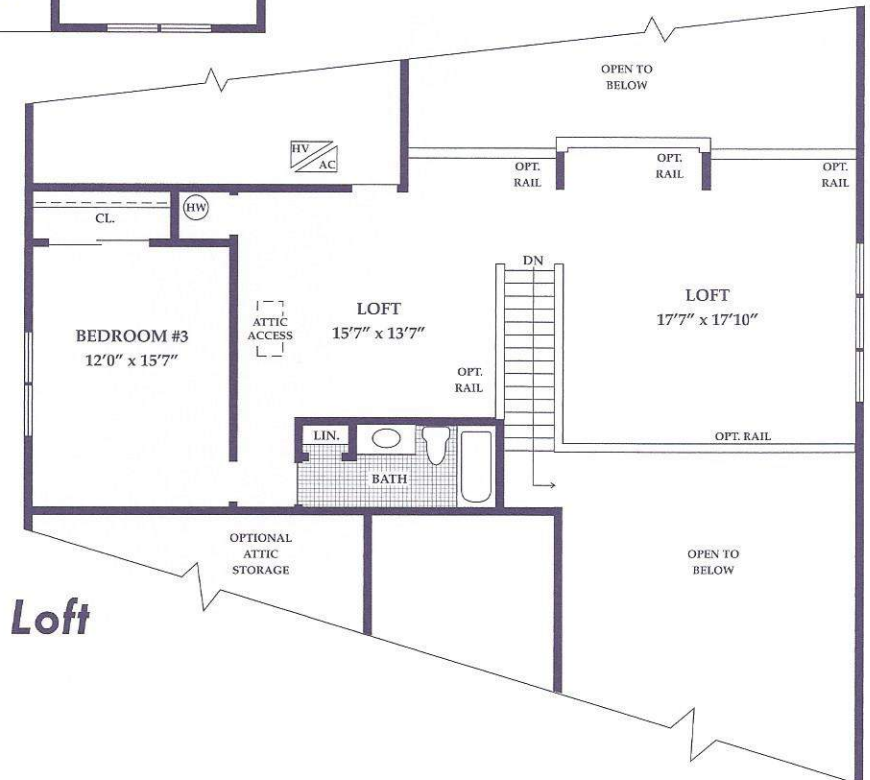

3 Bedrooms - 3½ Baths - 2 Car Garage - 3448 Sq. Ft.

SEQUOIA LOFT

OPTIONAL EXTENDED GARAGE

TWO DOOR GARAGE AT ELEVATION IIIIS

First Floor

Loft

All dimensions are approximate.