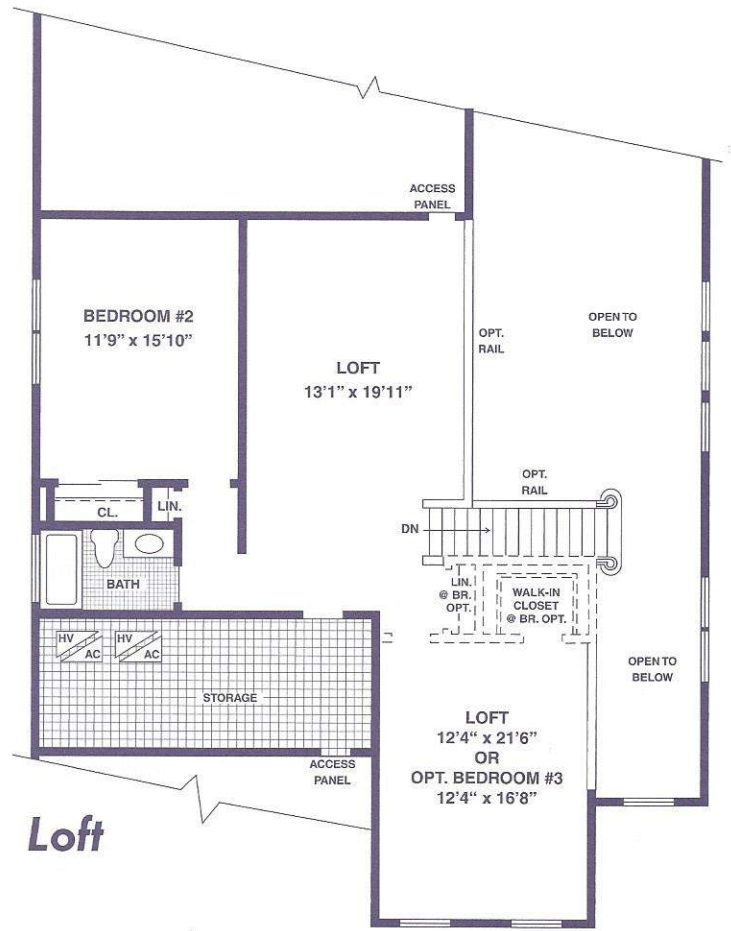

3 Bedrooms - 3 Baths - 2 Car Garage - 3027 Sq. Ft.

NASSAU LOFT ROYALE

First Floor

**Royale Series features dramatic ceiling heights. Coffered and tray ceiling details standard in rooms as noted.*

Loft

All dimensions are approximate.