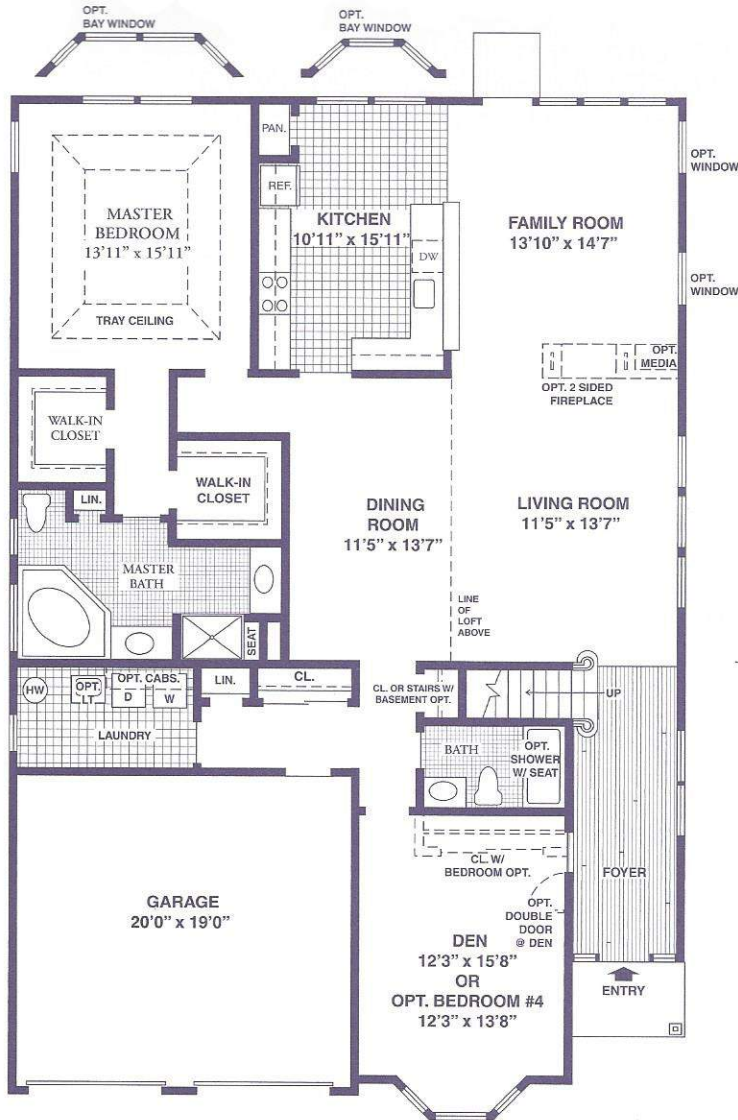

3 Bedrooms - 3 Baths - 2 Car Garage - 3027 Sq. Ft.

NASSAU LOFT ROYALE

First Floor

**Royale Series features dramatic ceiling heights. Coffered and tray ceiling details standard in rooms as noted.*

Loft

All dimensions are approximate.