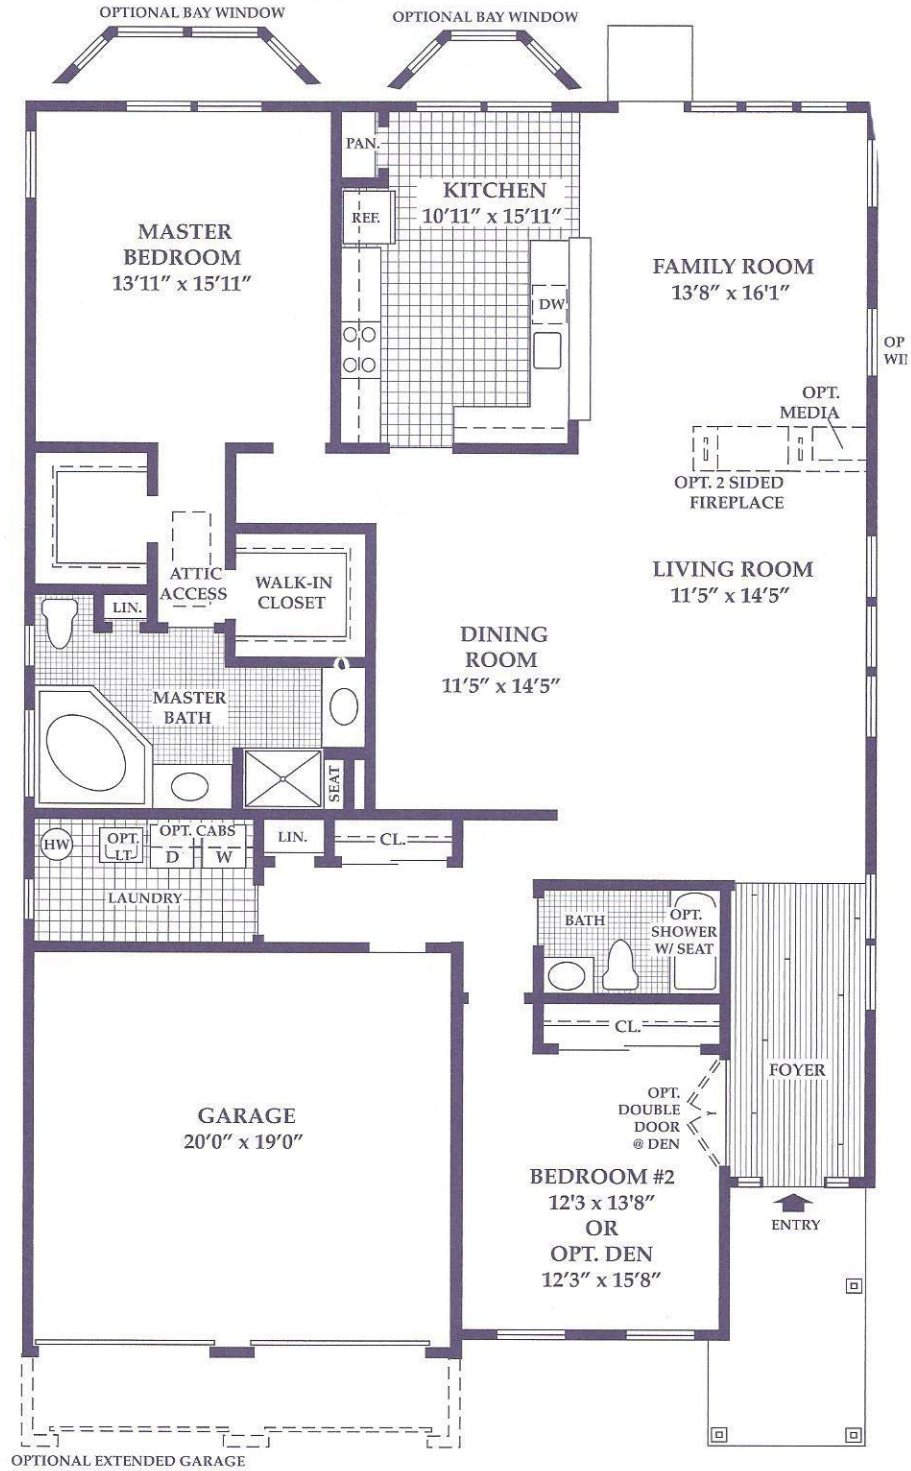

2 Bedrooms - 2 Baths - 2 Car Garage - 1935 Sq. Ft.

NASSAU

All dimensions are approximate.