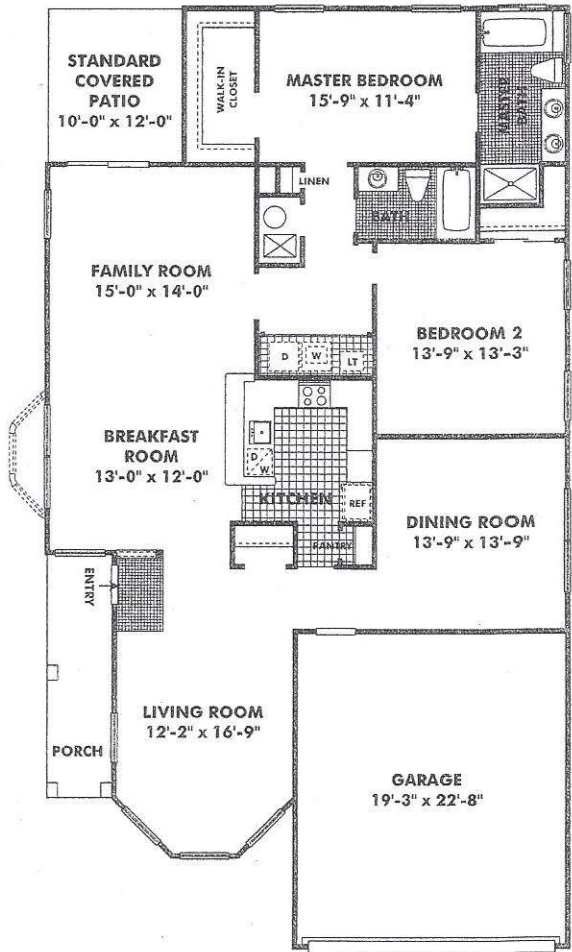

NANTUCKET

2 Bedrooms
2 Baths
2 Car Garage
1,750 Sq. Ft.

All dimensions are approximate.