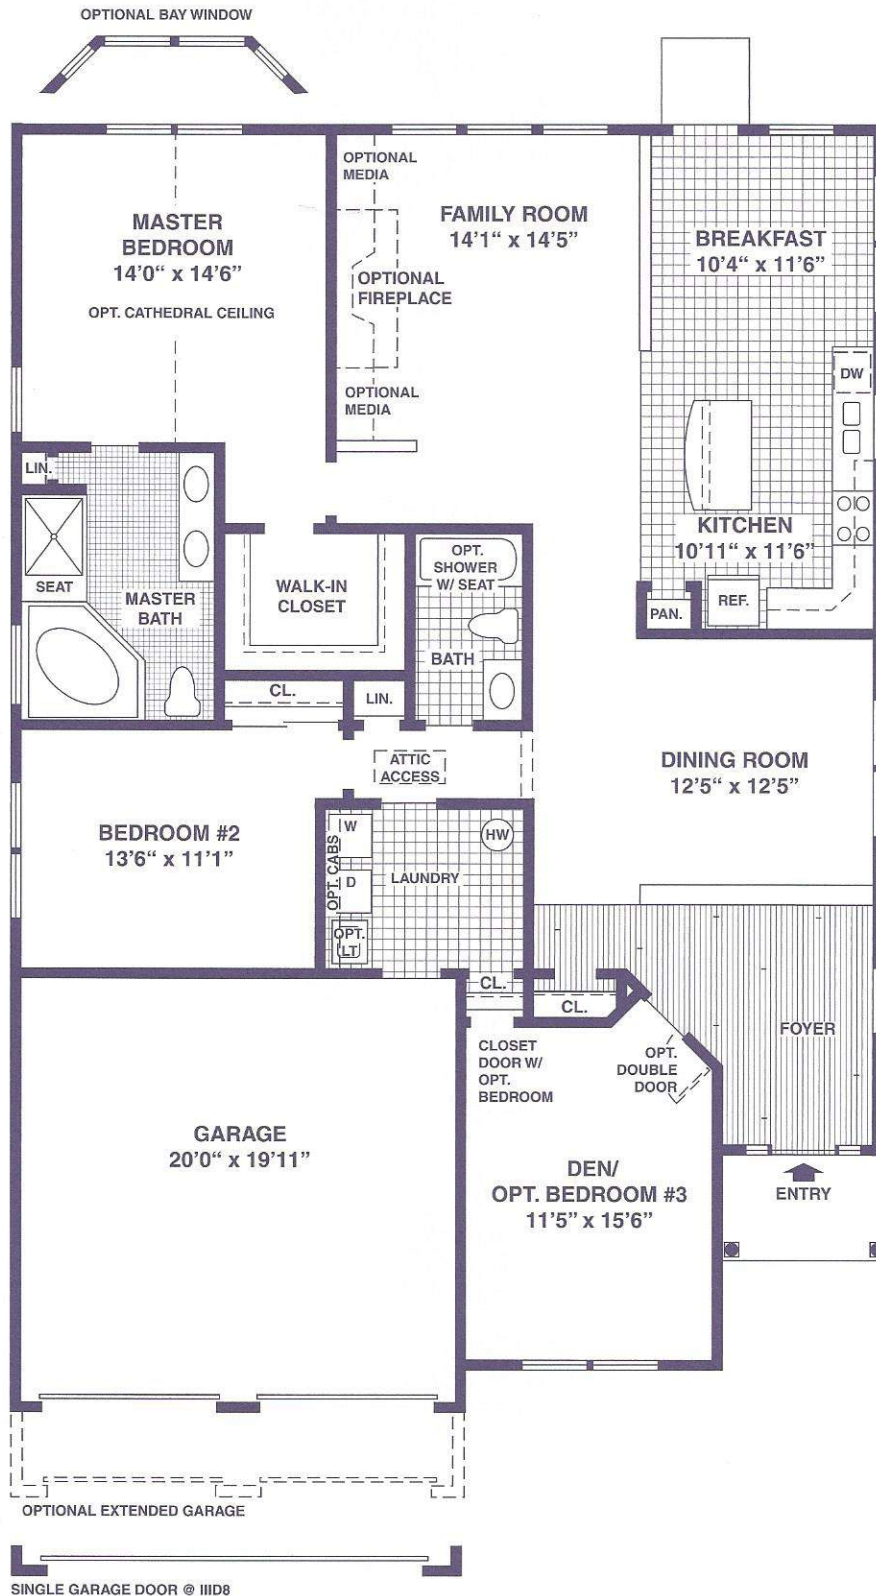

2 Bedrooms - 2 Baths - 2 Car Garage - 1871 Sq. Ft.

CURACAO

All dimensions are approximate.