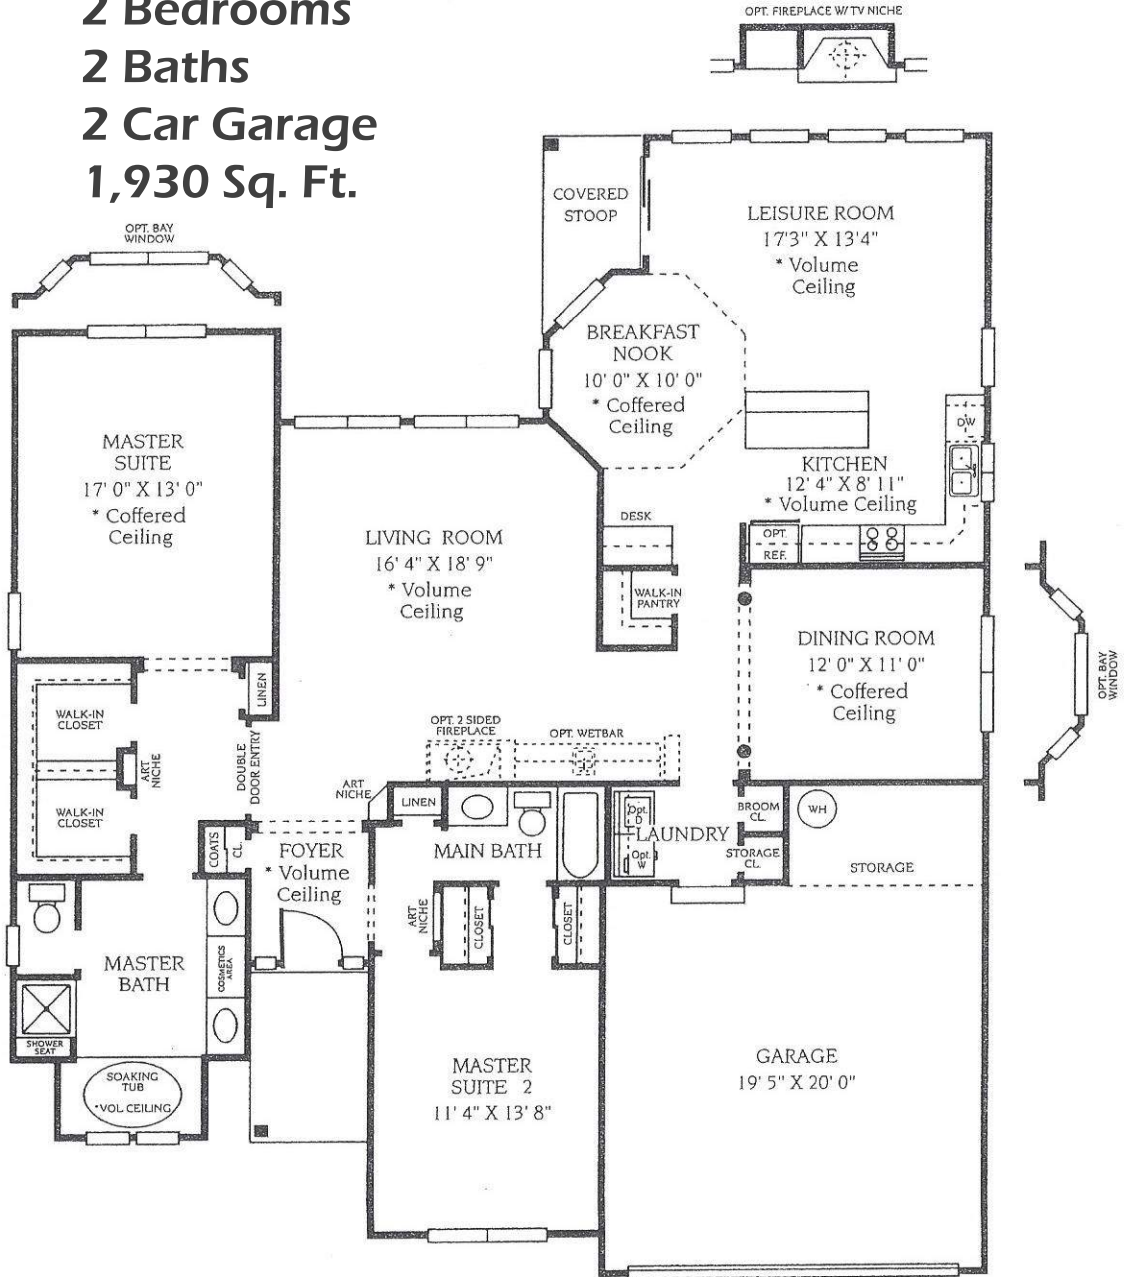

CASTLEHARBOUR

2 Bedrooms
2 Baths
2 Car Garage
1,930 Sq. Ft.

All dimensions are approximate.