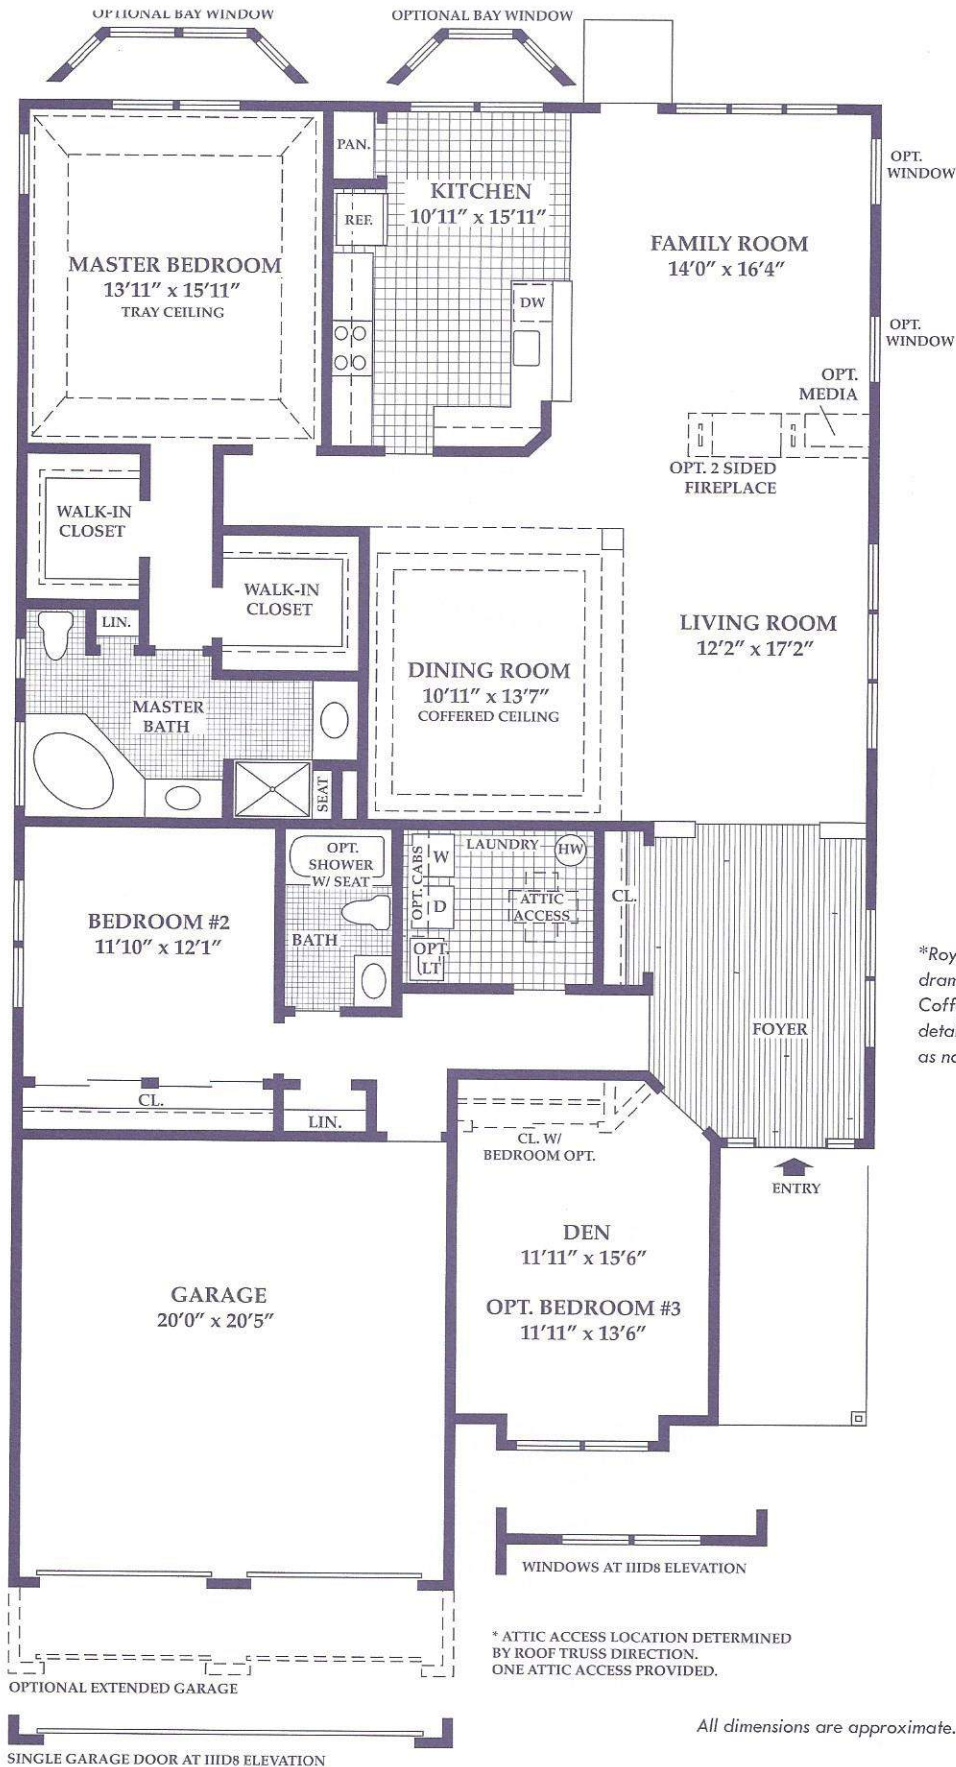

2 Bedrooms - 2 Baths - 2 Car Garage - 2126 Sq. Ft.

CAPTIVA ROYALE

*Royale Series features dramatic ceiling heights. Coffered and tray ceiling details standard in rooms as noted.

* ATTIC ACCESS LOCATION DETERMINED BY ROOF TRUSS DIRECTION. ONE ATTIC ACCESS PROVIDED.

All dimensions are approximate.