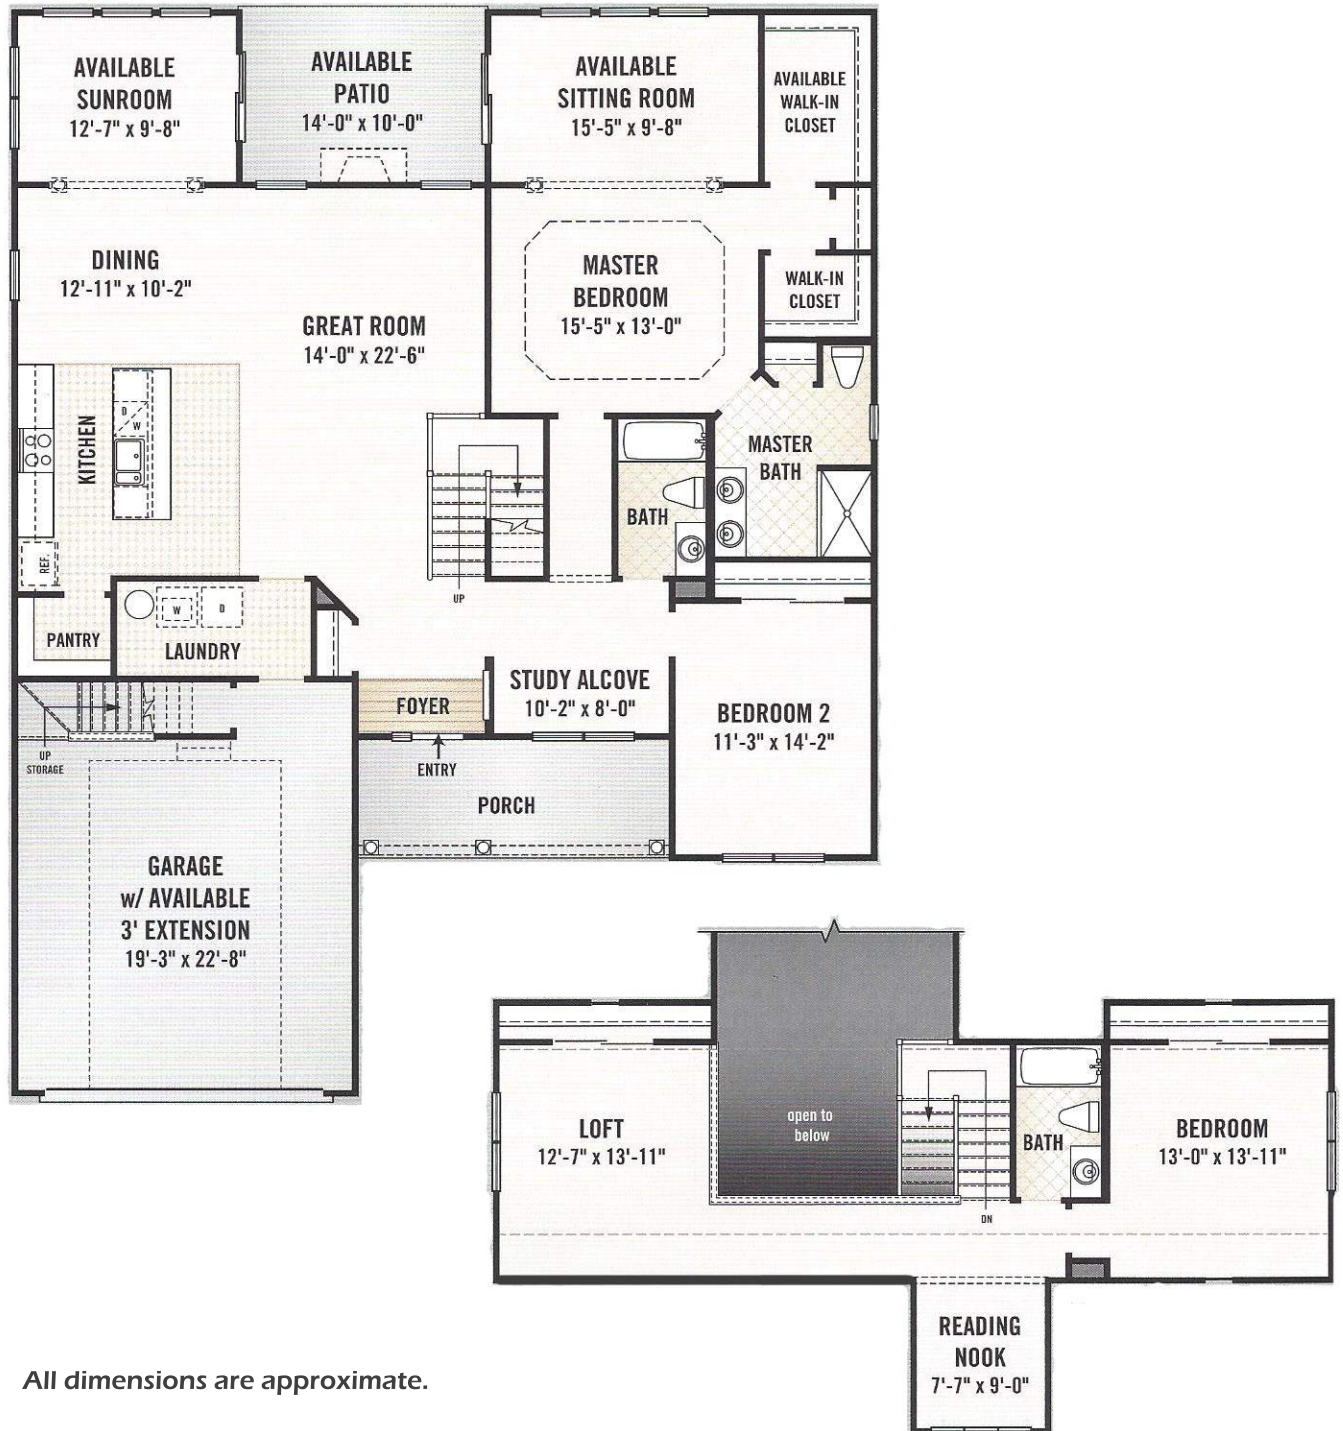

CAPRI

2 Bedrooms
2 Baths
2 Car Garage
1,630 Sq. Ft.

All dimensions are approximate.