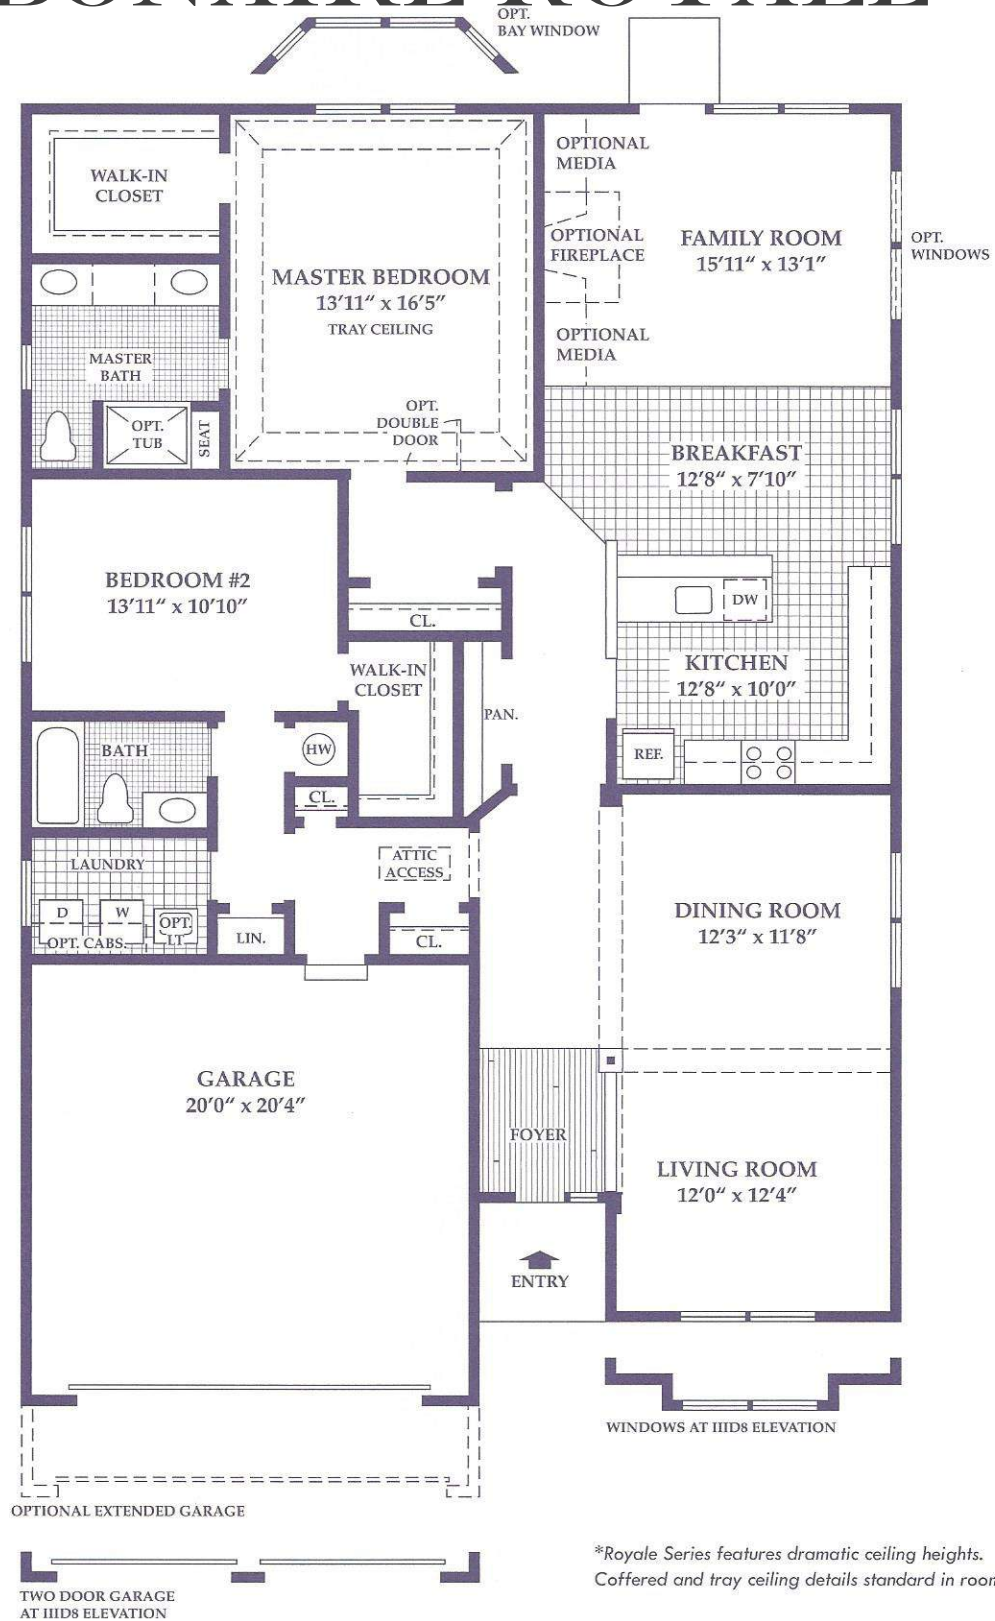

2 Bedrooms - 2 Baths - 2 Car Garage - 1872 Sq. Ft.

BONAIRE ROYALE

*Royale Series features dramatic ceiling heights.
Coffered and tray ceiling details standard in rooms as noted.

All dimensions are approximate.