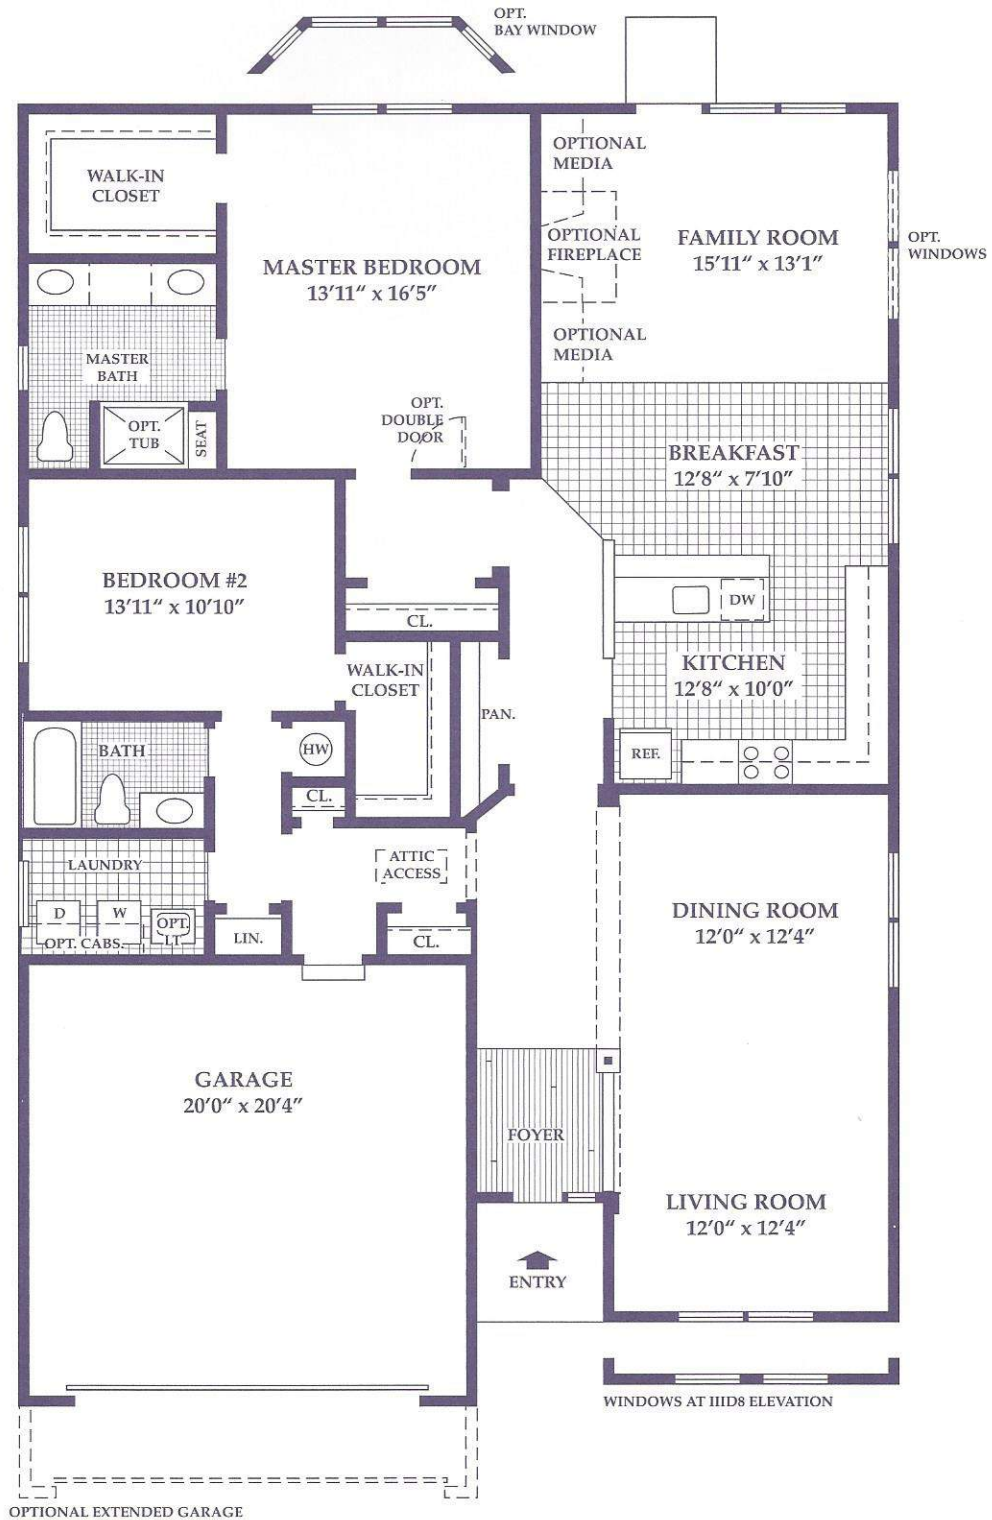

2 Bedrooms -2 Baths -2 Car Garage -1872 Sq. Ft.

BONAIRE

All dimensions are approximate.