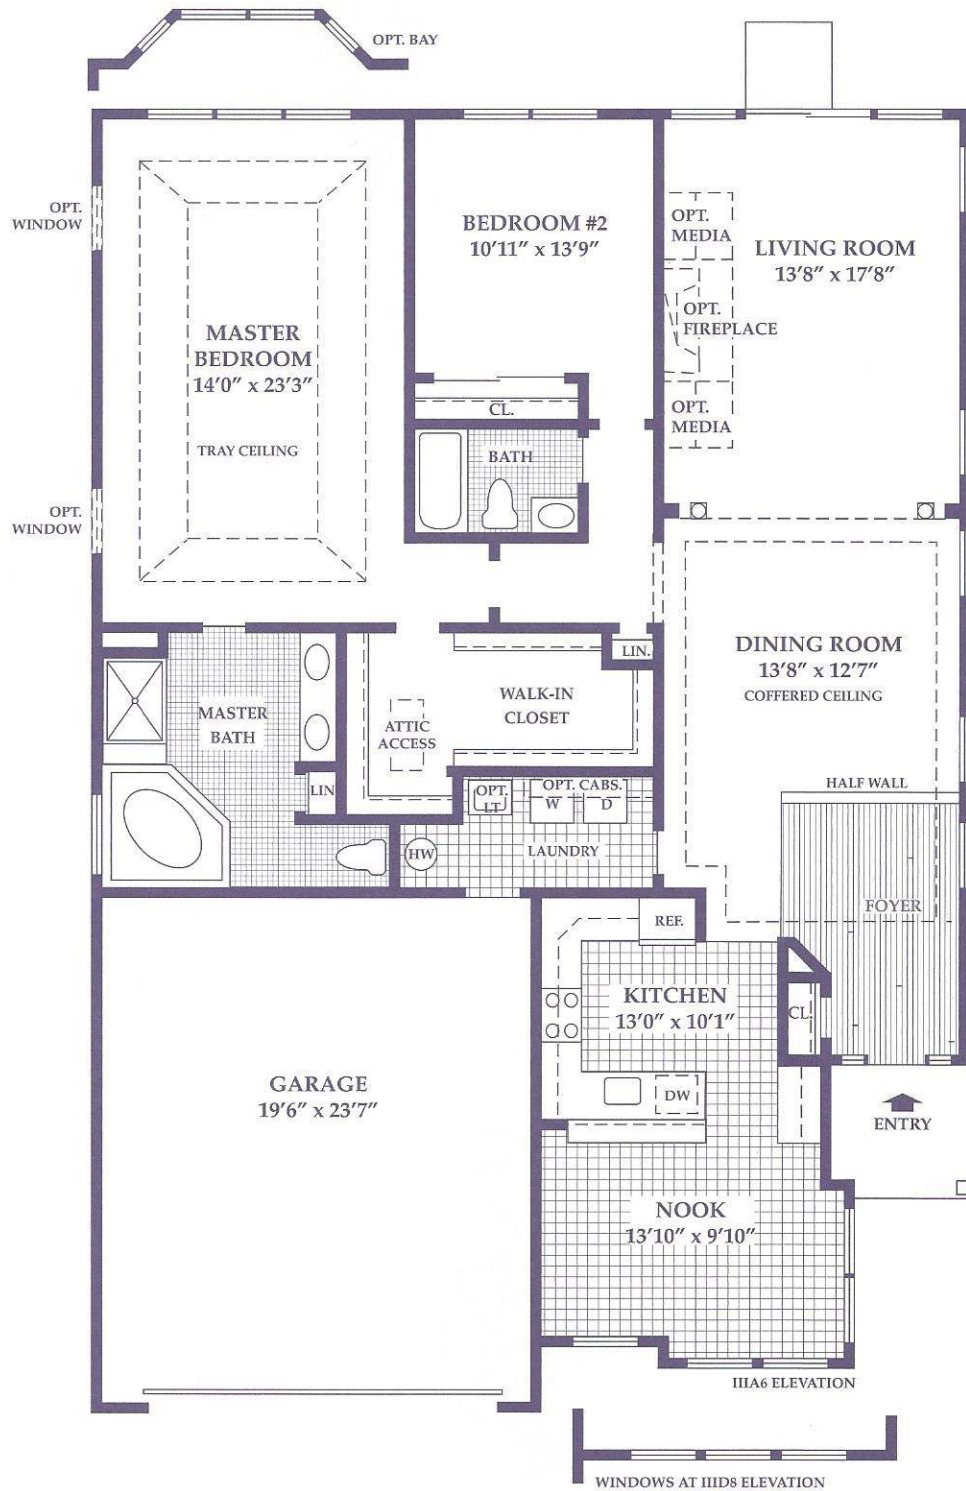

2 Bedrooms - 2 Baths - 2 Car Garage - 1776 Sq. Ft.

BELIZE ROYALE

*Royale Series features dramatic ceiling heights.
Coffered and tray ceiling details standard in rooms as noted.

All dimensions are approximate.