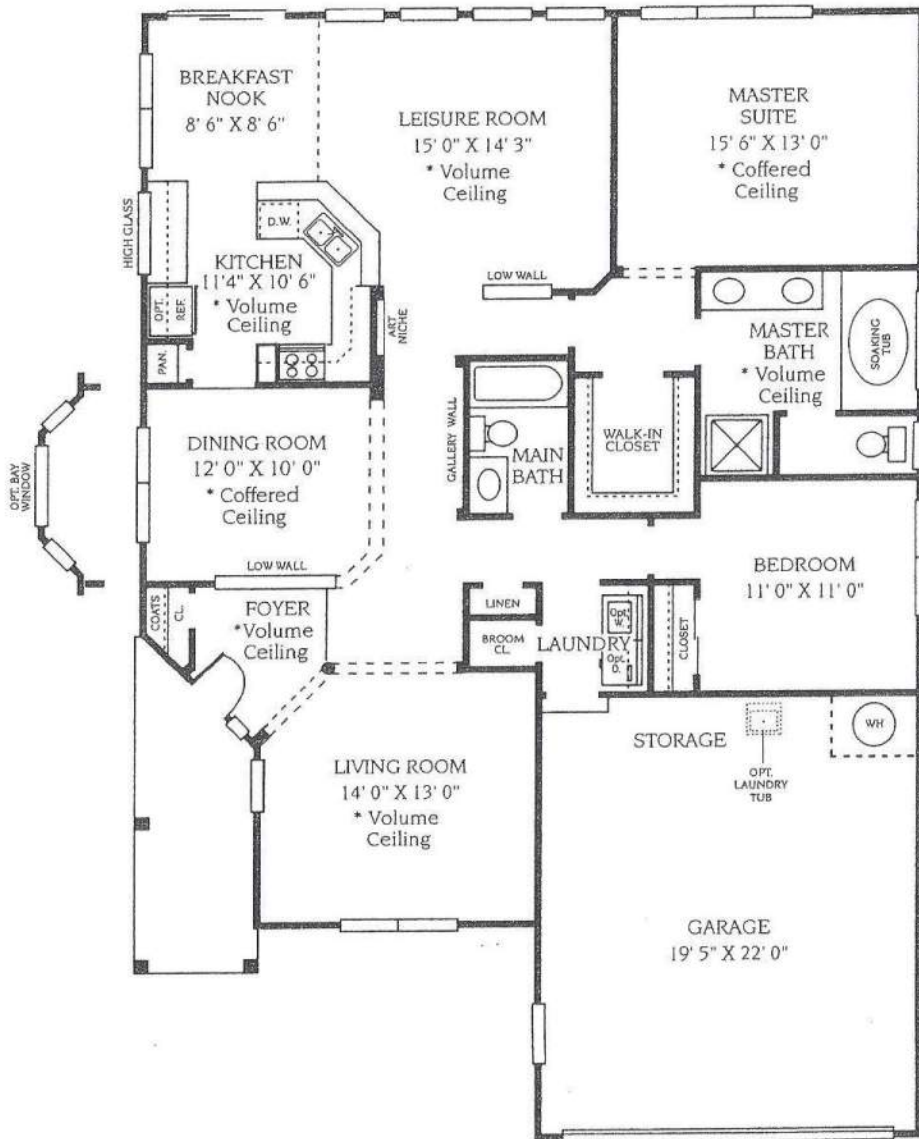

BEACHCOMBER

2 Bedrooms
2 Baths
2 Car Garage
1,613 Sq. Ft.

All dimensions are approximate.